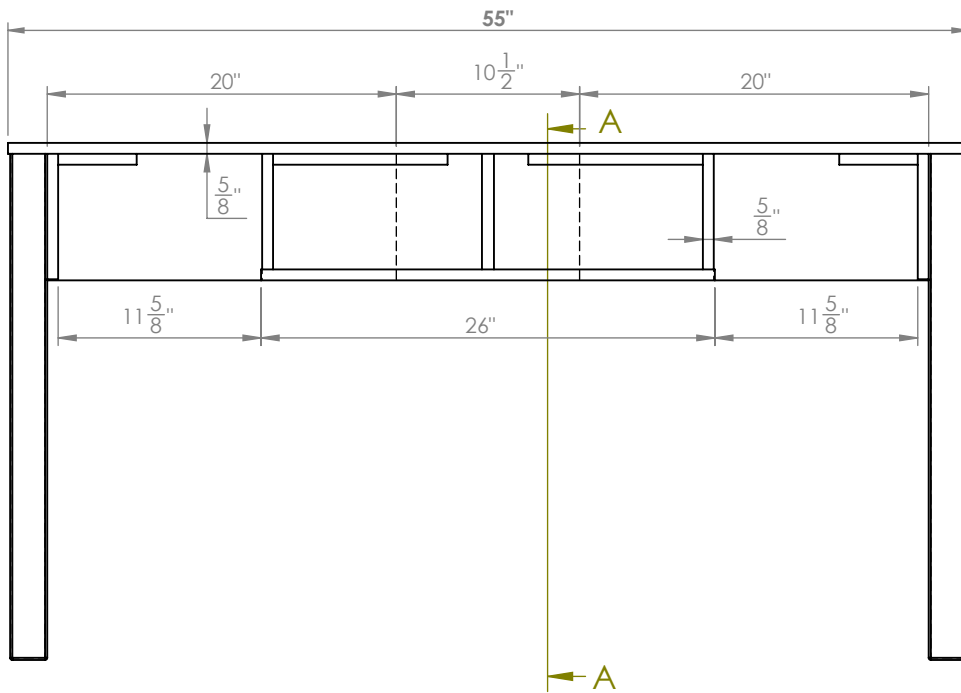

EXPECT
Furniture Manufacture

OVERALL:
48"D x 24"W x 30"H

MATERIALS:
- HP-Laminate PB-5/8"
- 0.018 Edge Tape
- Wood Leg 27"H

COMMENTS:
- Overall: 55"W x 10"D x 29 11/16"H
- Color: Wilsonart - Cocobala - 7942
- Note:

QUANTITY
00

REV
A
DIMENSIONS
ARE IN
INCHES

SCALE: 1:10
SHEET 1 OF 3

1

2

TOP VIEW

FRONT ELEVATION

SECTION A-A

MATERIALS:
 - HP-Laminate PB-5/8"
 - 0.018 Edge Tape
 - Wood Leg 27"H

COMMENTS:
 - Overall: 55"W x 10"D x 29 11/16"H
 - Color: Wilsonart - Cocobala - 7942
 - Note:

TITLE: AHB 8100CCB TW55 - 8100Red Roof - Adj. Towel Cubby 55"W
REVISION DATE: 3/30/2022

REV
A

DIMENSIONS
ARE IN
INCHES

SCALE: 1:10

SHEET 3 OF 3

1

2

A

A