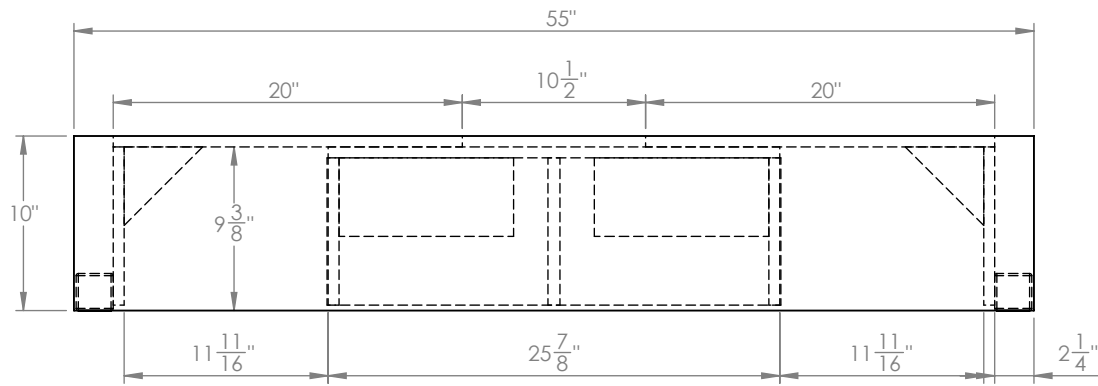

EXPECT
Furniture Manufacture

OVERALL:
48"D x 24"W x 30"H

MATERIALS:
- HP-Laminate PB-5/8"
- 0.018 Edge Tape
- Wood Leg 27"H

COMMENTS:
- Overall: 55"W x 10"D x 29 11/16"H
- Color: Wilsonart - Cocobala - 7942
- Note:

QUANTITY
00

REV
A
DIMENSIONS
ARE IN
INCHES

SCALE: 1:10
SHEET 1 OF 3

1

2

TOP VIEW

FRONT ELEVATION

SECTION A-A

MATERIALS:
 - HP-Laminate PB-5/8"
 - 0.018 Edge Tape
 - Wood Leg 27"H

COMMENTS:
 - Overall: 55"W x 10"D x 29 11/16"H
 - Color: Wilsonart - Cocobala - 7942
 - Note:

TITLE: AHB 8100CCB TW55 - 8100Red Roof - Adj. Towel Cubby 55"W
REVISION DATE: 3/30/2022

REV
A

DIMENSIONS
ARE IN
INCHES

SCALE: 1:10

SHEET 3 OF 3

1

2

A

A