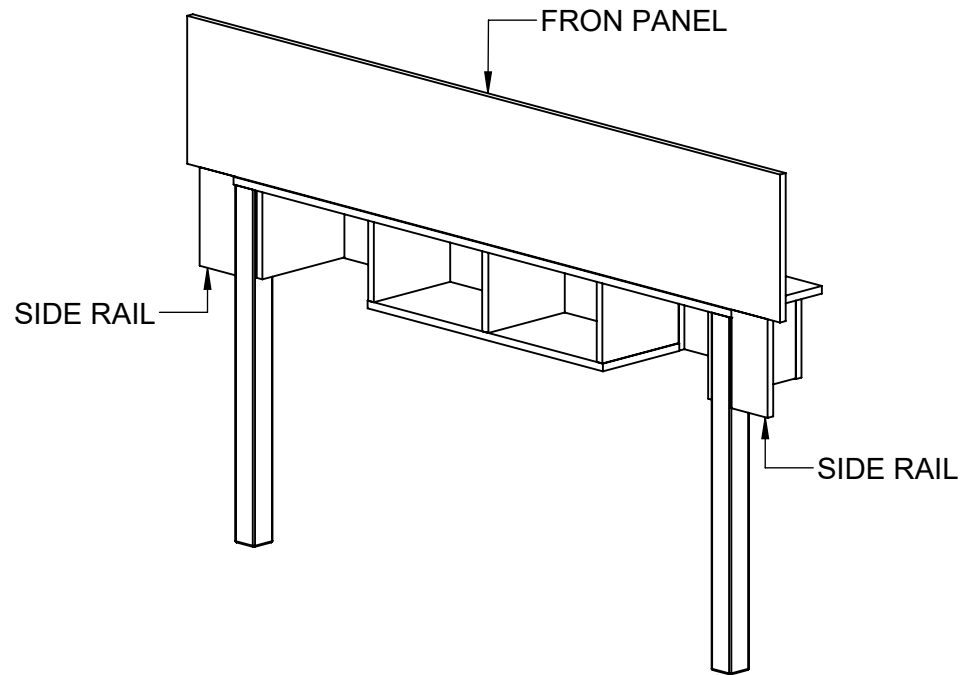

1

2

FRONT PANEL (X-1)

SIDE RAIL (X-2)

MATERIALS:
 - HP-Laminate PB-5/8"
 - 0.018 Edge Tape
 - Wood Leg 27"H

COMMENTS:
 - Overall: 55"W x 10"D x 29 11/16"H
 - Color: Wilsonart - Cocobala - 7942
 - Note:

TITLE: AHB 8100CCB TW55 - 8100Red Roof - Adj. Towel Cubby 55"W
REVISION DATE: 3/30/2022