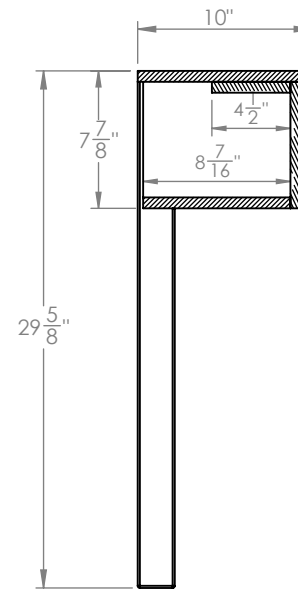

EXPECT
Furniture Manufacture

OVERALL:
48"D x 24"W x 30"H

MATERIALS:
- HP-Laminate PB-5/8"
- 0.018 Edge Tape
- Wood Leg 27"H

COMMENTS:
- Overall: 55"W x 10"D x 29 11/16"H
- Color: Wilsonart - Cocobala - 7942
- Note:

QUANTITY
00

REV
A
DIMENSIONS
ARE IN
INCHES

SCALE: 1:10
SHEET 1 OF 3

1

2

TOP VIEW

FRONT ELEVATION

SECTION A-A

MATERIALS:
 - HP-Laminate PB-5/8"
 - 0.018 Edge Tape
 - Wood Leg 27"H

COMMENTS:
 - Overall: 55"W x 10"D x 29 11/16"H
 - Color: Wilsonart - Cocobala - 7942
 - Note:

TITLE: AHB 8100CCB TW55 - 8100Red Roof - Adj. Towel Cubby 55"W
REVISION DATE: 3/30/2022

00

REV

A

DIMENSIONS ARE IN INCHES

SCALE: 1:11

SHEET 2 OF 3

1

2