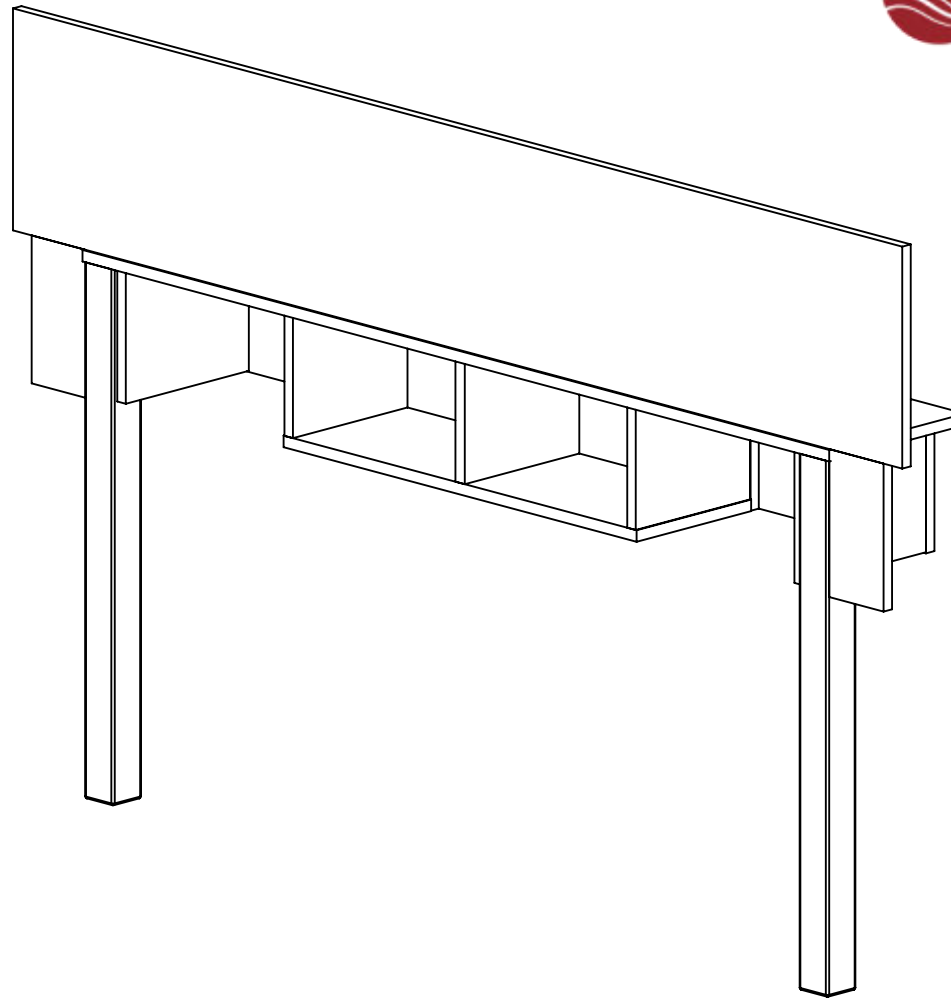

EXPECT
Furniture Manufacture

OVERALL:
48"D x 24"W x 30"H

MATERIALS:
- HP-Laminate PB-5/8"
- 0.018 Edge Tape
- Wood Leg 27"H

COMMENTS:
- Overall: 55"W x 10"D x 29 11/16"H
- Color: Wilsonart - Cocobala - 7942
- Note:

TITLE: AHB 8100CCB TW55 - 8100Red Roof - Adj. Towel Cubby 55"W
REVISION DATE: 3/30/2022

NOTE: DESIGN AND DRAWINGS ARE PROPERTY OF DICKSON FURNITURE MANUFACTURERS LLC AND MAY NOT BE DUPLICATED OR REPRODUCED WITHOUT THE EXPRESS WRITTEN CONSENT OF DICKSON FURNITURE MANUFACTURERS LLC

MATERIALS:
 - HP-Laminate PB-5/8"
 - 0.018 Edge Tape
 - Wood Leg 27"H

COMMENTS:
 - Overall: 55"W x 10"D x 29 11/16"H
 - Color: Wilsonart - Cocobala - 7942
 - Note:

TITLE: AHB 8100CCB TW55 - 8100Red Roof - Adj. Towel Cubby 55"W
REVISION DATE: 3/30/2022

1

2

FRONT PANEL (X-1)

SIDE RAIL (X-2)

MATERIALS:
 - HP-Laminate PB-5/8"
 - 0.018 Edge Tape
 - Wood Leg 27"H

COMMENTS:
 - Overall: 55"W x 10"D x 29 11/16"H
 - Color: Wilsonart - Cocobala - 7942
 - Note:

TITLE: AHB 8100CCB TW55 - 8100Red Roof - Adj. Towel Cubby 55"W
REVISION DATE: 3/30/2022