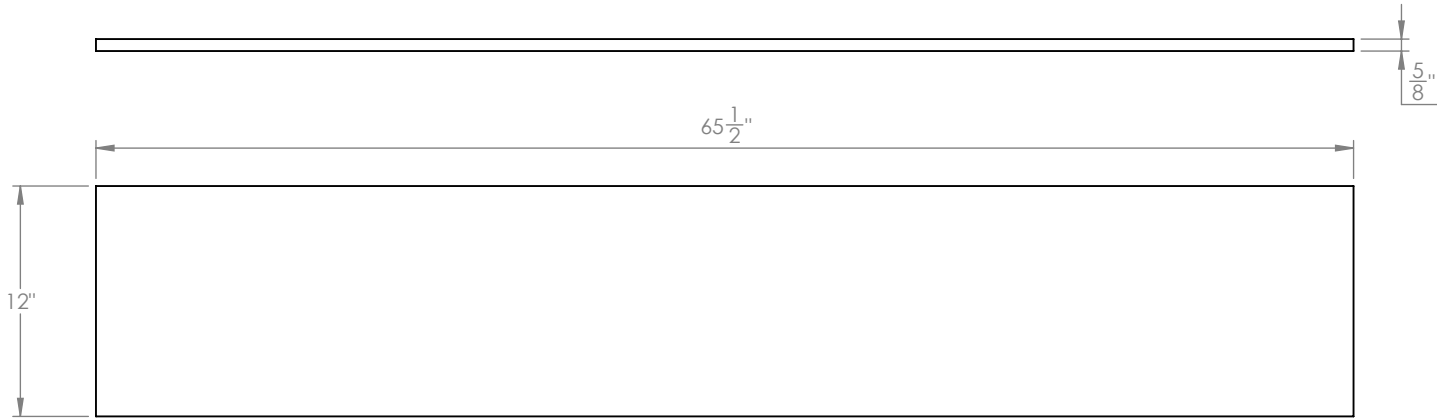

00

REV

A

DIMENSIONS ARE IN INCHES

SCALE: 1:11

SHEET 2 OF 3

1

2

1

2

FRONT PANEL (X-1)

SIDE RAIL (X-2)

MATERIALS:
 - HP-Laminate PB-5/8"
 - 0.018 Edge Tape
 - Wood Leg 27"H

COMMENTS:
 - Overall: 55"W x 10"D x 29 11/16"H
 - Color: Wilsonart - Cocobala - 7942
 - Note:

TITLE: AHB 8100CCB TW55 - 8100Red Roof - Adj. Towel Cubby 55"W
REVISION DATE: 3/30/2022